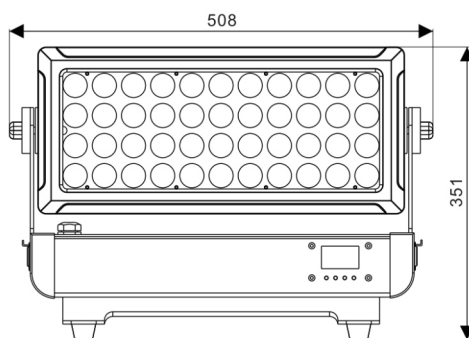

# LED Flood light

## TL-LT614

### Specifications:

Model	TL-LT614
Input voltage	AC 110-240V 50/60Hz, 250W
Light source	44*15W RGBW 4 in 1 LED
Average lifespan	50000H
Control mode	DMX 512/Master-slave/Self-propelled/RDM
Beam angle	25°
Channel	4/8CH
Protection level	IP65
Package size(L×W×H)	508*252*351mm
Net weight	12.5kg
Working temperature	-20°C~45 °C