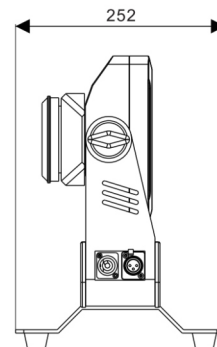

## TL-LT614

### Specifications:

Model	TL-LT614
Input voltage	AC 110-240V 50/60Hz, 250W
Light source	44*15W RGBW 4 in 1 LED
Average lifespan	50000H
Control mode	DMX 512/Master-slave/Self-propelled/RDM
Beam angle	25°
Channel	4/8CH
Protection level	IP65
Package size(L×W×H)	508*252*351mm
Net weight	12.5kg
Working temperature	-20°C~45 °C